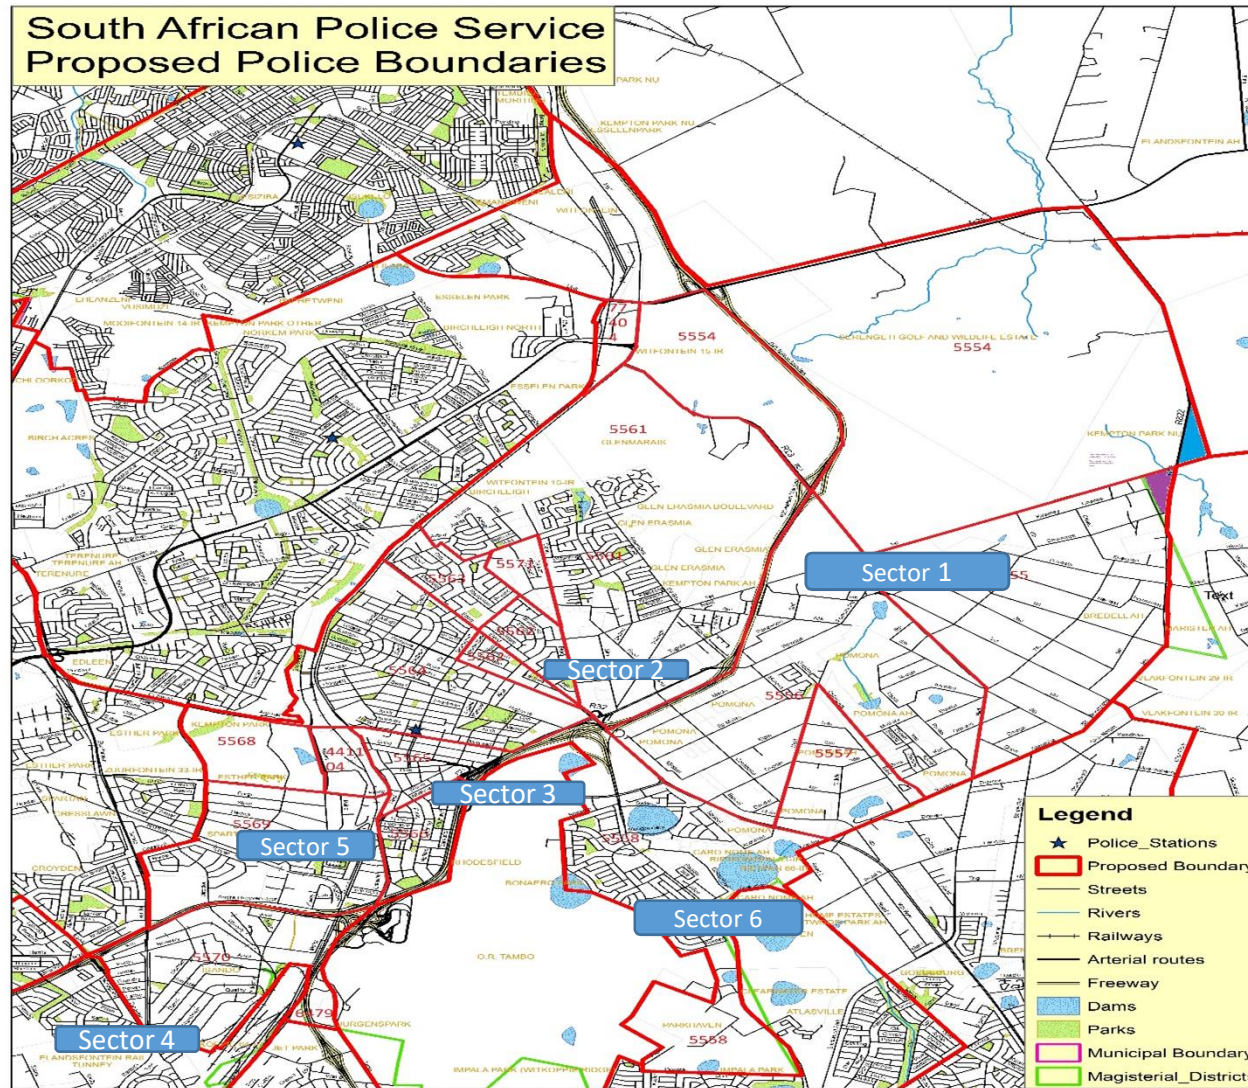

Kempton park Station Map

Kemptonpark

0 0.5 1 2 Kilometers